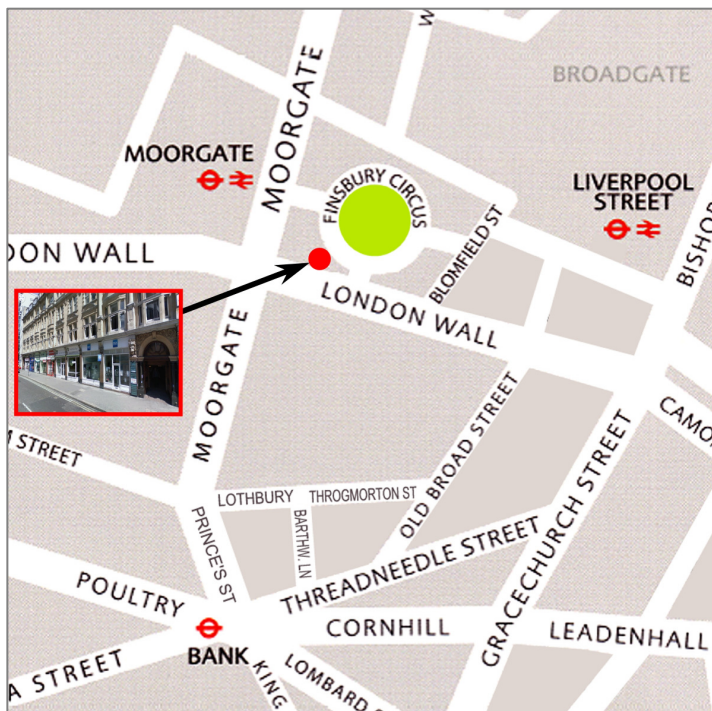

How to find us...

www.pitmanlondon.co.uk

► The Pitman Training Centre is located on the upper ground floor of Salisbury House, on London Wall. The nearest stations are Moorgate, Liverpool Street, Bank and Cannon Street. Please follow the directions opposite.

PITMAN TRAINING
UPPER GROUND FLOOR
SALISBURY HOUSE
LONDON WALL
LONDON EC2M 5QQ

 **020 7256 6668**
www.pitmanlondon.co.uk

DIRECTIONS:

► **FROM MOORGATE:** Walk down Moorgate towards the City and turn left at the traffic lights into London Wall. The entrance to Salisbury House is about 50 yards on the left-hand side.

► **FROM LIVERPOOL STREET:** Take the main exit from the station (by McDonalds). Cross the road and walk down Old Broad Street. At the traffic lights turn right onto London Wall. Walk along London Wall and through the traffic lights. When you see "Pizza Express" you are nearly there so continue walking along London Wall. The entrance to Salisbury House is on your right.

► **FROM BANK TUBE STATION:** Take Exit 2 and turn immediately right into Prince's Street. Go straight across first set of traffic lights on to Moorgate. Turn right at next set of traffic lights on to London Wall. The entrance to Salisbury House is about 50 yards down the road on the left-hand side.